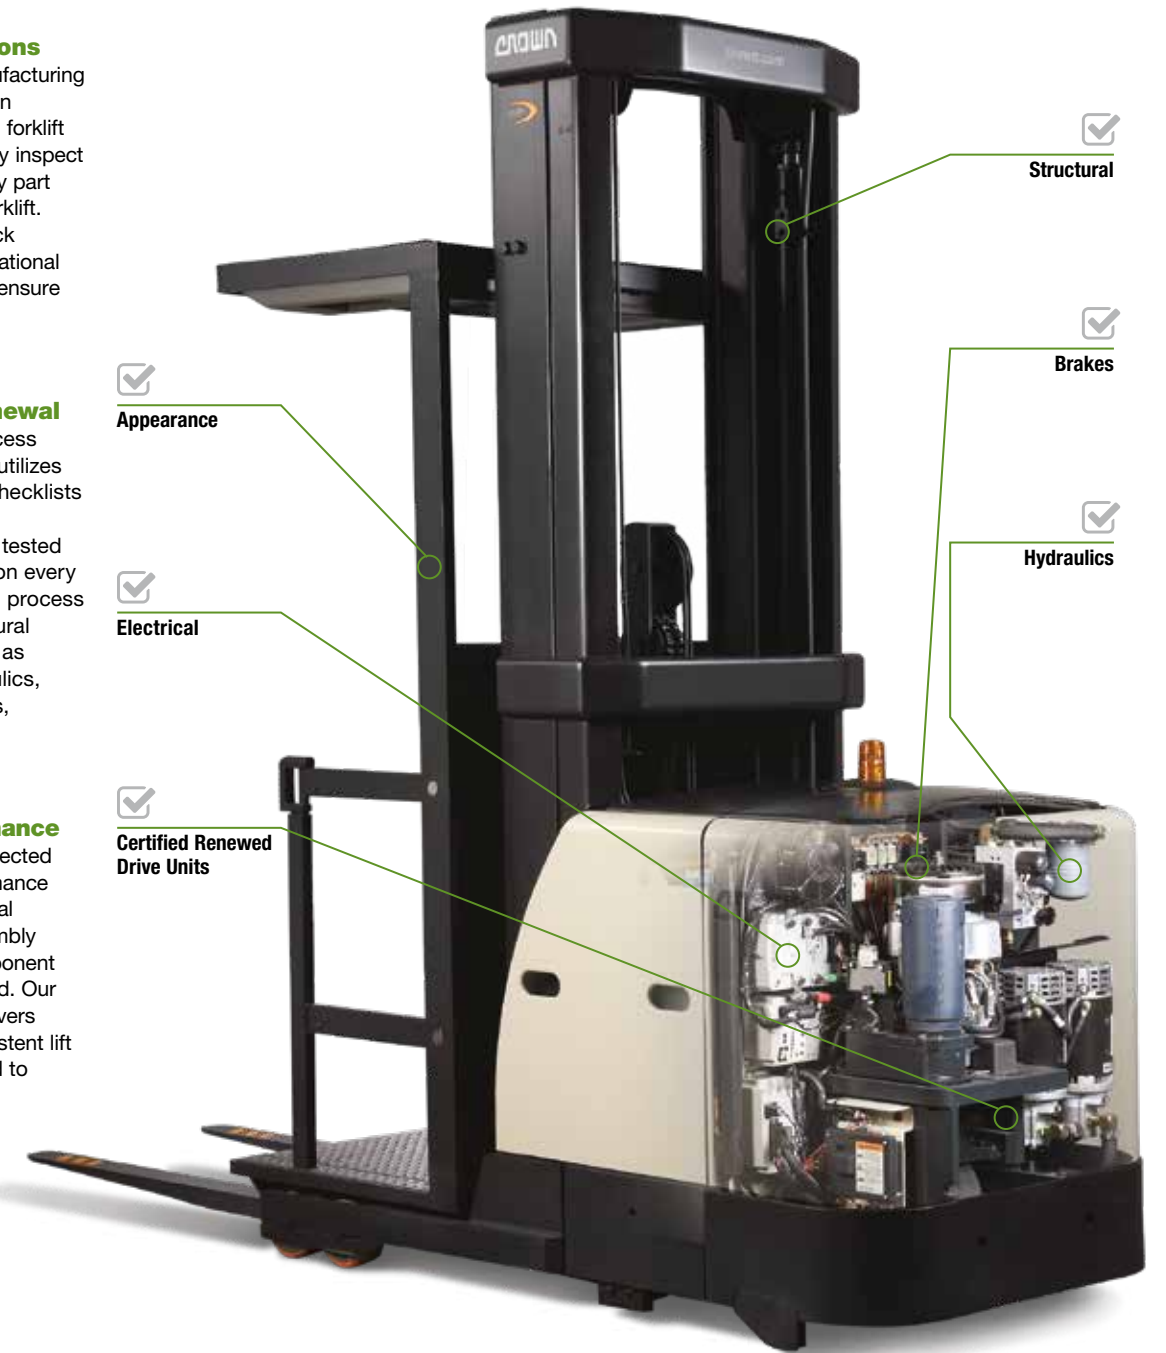

The Smart, Sustainable Choice

For more information, contact your local Crown dealer or visit crown.com.